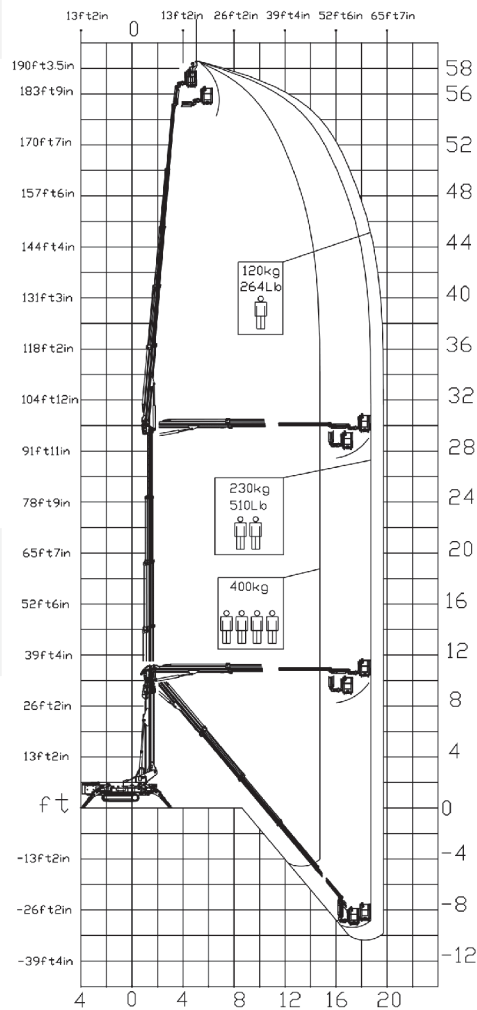

BI-ENERGY

 Diesel
32,5 kW

 Single-phase
Electric motor
230 VAC - 2,2 kW

TTZJ 58/C  58 m 20 m 400 kg* 660° 180x70 cm 90°+80° 4,41-5,45 m 16500 kg

Available power options:

BI-ENERGY (DIESEL+AC)

*TEMPORARY DATA