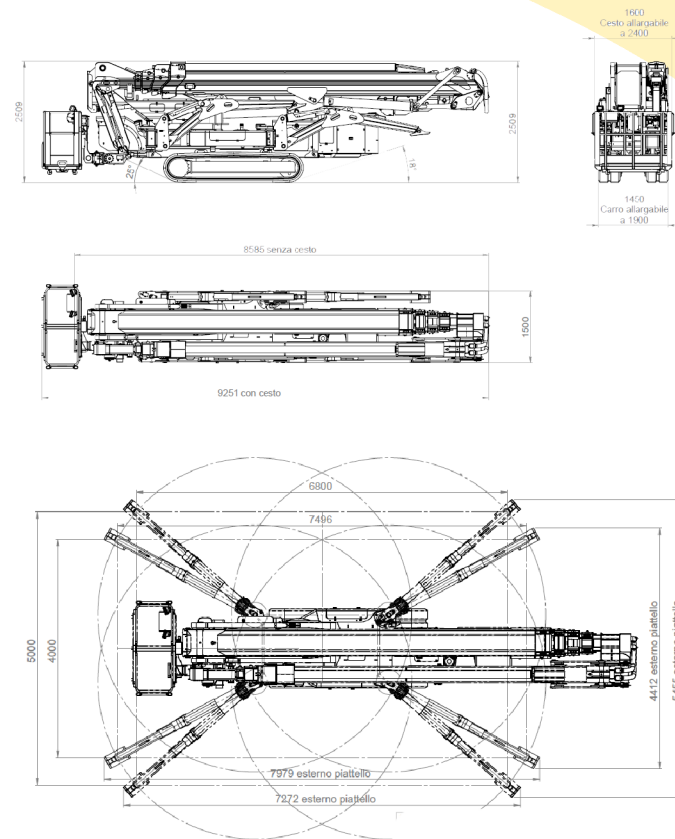

BI-ENERGY

 Diesel
32,5 kW

 Single-phase
Electric motor
230 VAC - 2,2 kW

TTZJ 58/C  58 m 20 m 400 kg* 660° 180x70 cm 90°+80° 4,41-5,45 m 16500 kg

Available power options:

BI-ENERGY (DIESEL+AC)

*TEMPORARY DATA