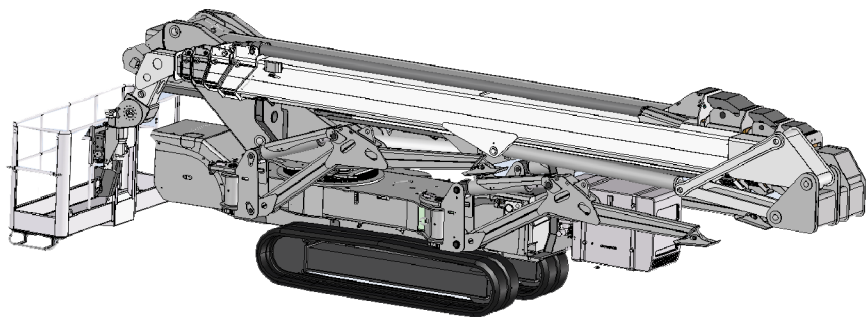

BI-ENERGY

 Diesel
32,5 kW

 Single-phase
Electric motor
230 VAC - 2,2 kW

TTZJ 58/C  58 m 20 m 400 kg* 660° 180x70 cm 90°+80° 4,41-5,45 m 16500 kg

Available power options:

BI-ENERGY (DIESEL+AC)

*TEMPORARY DATA